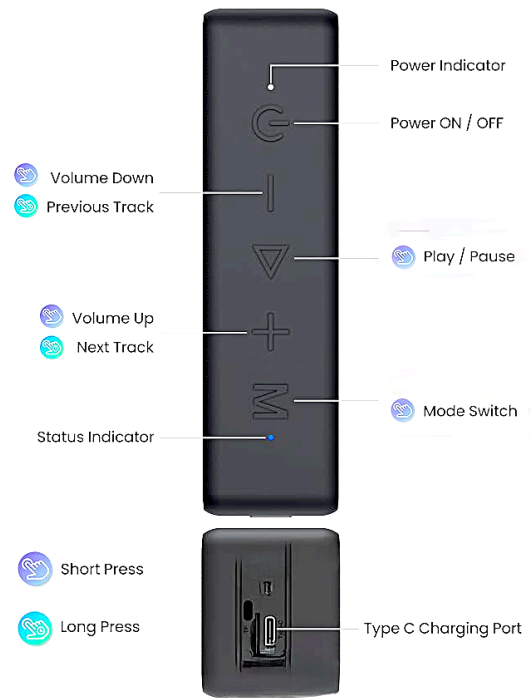

(Music / Nature sounds commercial licensing available) COLOR AND SIZE OF SOUNDBOX AUDIO PLAYER MAY VARY.

How to Use the SoundBox Portable Audio Player

Operating Guidelines

Over 150 Hours of Continuous, Commercial-Free Soothing Music / Nature Sounds